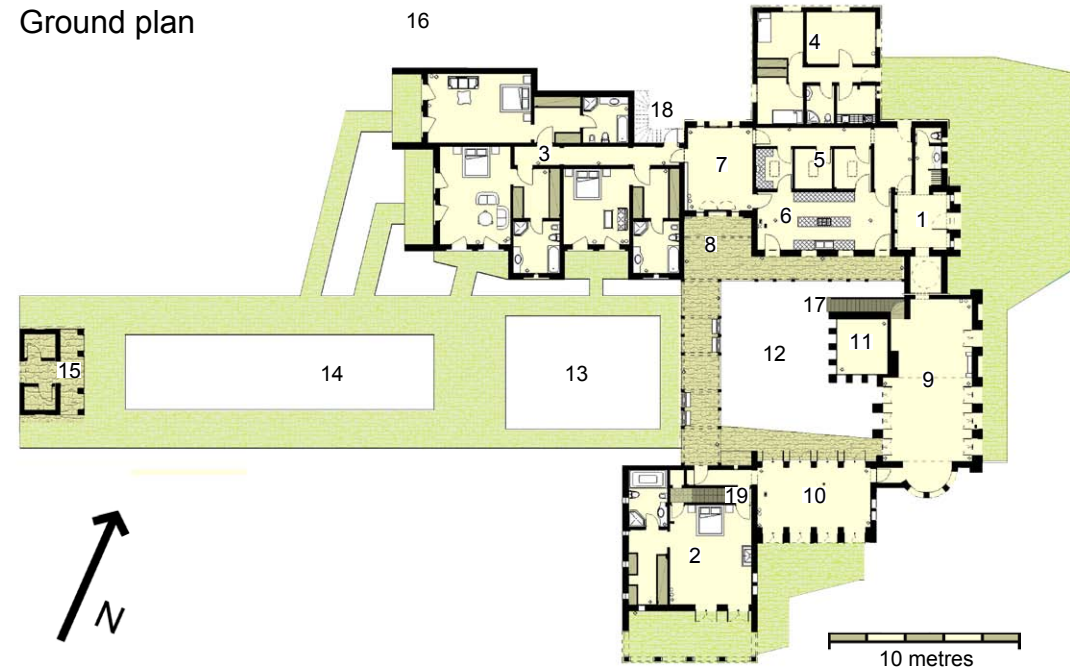

Ard Amane

The Plans

info@ardamane.com | www.ardamane.com
 © 2008 Searchair (Marrakesh) SARL

Roof plan

Ground plan

Key

- | | | | |
|--------------------|-----------------------|-----------------------------------|-------------------------------|
| 1. Entrance hall | 5. Offices and stores | 12. Courtyard garden | 19. Stairs to private terrace |
| 2. Master suite | 6. Kitchen | 13. Fruit garden | 20. Private terrace |
| 3. Guest wing | 7. Dining area | 14. Swimming pool | 21. Private snug |
| 4. Staff apartment | 8. Shaded verandah | 15. Pool house | 22. Hammam |
| | 9. Living rooms | 16. Olive grove | 23. Hammam terrace |
| | 10. Sun room | 17. Stairs to hammam and terraces | 24. Walled terrace |
| | 11. Snug area | 18. Stairs to guest wing terraces | 25. Guest terraces |