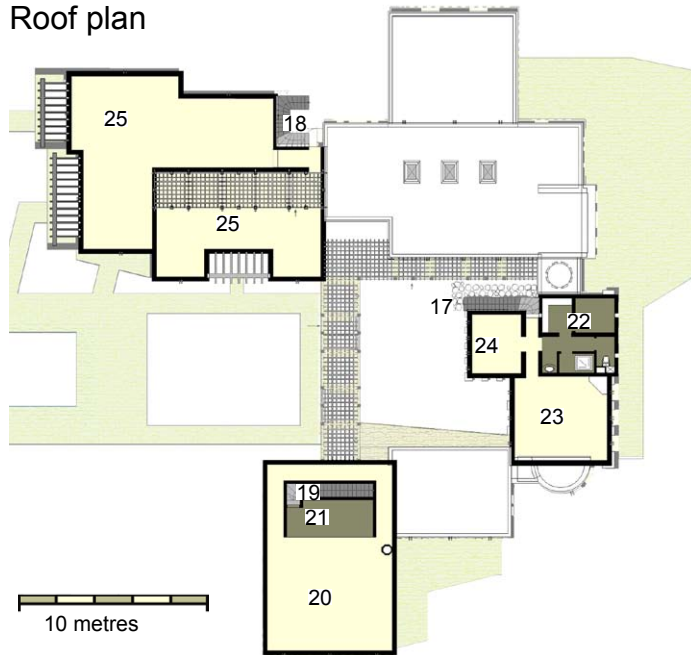

Ard Amane

The Plans

info@ardamane.com | www.ardamane.com
 © 2008 Searchair (Marrakesh) SARL

Roof plan

Ground plan

Key

- | | | | |
|--------------------|-----------------------|-----------------------------------|-------------------------------|
| 1. Entrance hall | 5. Offices and stores | 12. Courtyard garden | 19. Stairs to private terrace |
| 2. Master suite | 6. Kitchen | 13. Fruit garden | 20. Private terrace |
| 3. Guest wing | 7. Dining area | 14. Swimming pool | 21. Private snug |
| 4. Staff apartment | 8. Shaded verandah | 15. Pool house | 22. Hammam |
| | 9. Living rooms | 16. Olive grove | 23. Hammam terrace |
| | 10. Sun room | 17. Stairs to hammam and terraces | 24. Walled terrace |
| | 11. Snug area | 18. Stairs to guest wing terraces | 25. Guest terraces |